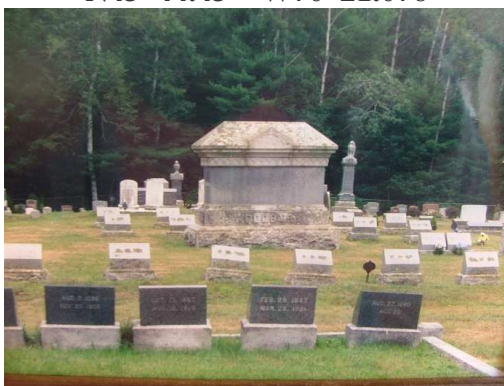

HIGHLAND LAKE CEMETERY

N43*44.43 – W70*21.076

[information updated May 2009]

Last	First/Maiden	Information	
	Mother	1813 – 1884	"Let not your heart be troubled neither let it be afraid"
ABBOTT	John B.	1903 - Feb 20, 1973	
ABBOTT	Phyllis E.	w/o John B. Abbott	d. Jun 6, 1981 69 yrs
ADAMS	Dora M.	w/o Wilbur E. Adams	1903 - Feb 23, 1987
ADAMS	Wilbur E.	1893 - Oct 12, 1970	
ALLEN	Doris E.	w/o Harry G. Allen	1916 - 1999
ALLEN	Harriet J. Parker	w/o Rodman Allen	1838 - 1906
ALLEN	Harry D.	1850 - Feb 20, 1928	
ALLEN	Harry G.	1912 - Mar 14, 1991	
ALLEN	Herbert A.	1882 - Apr 20, 1965	
ALLEN	Linna M.	w/o Herbert A. Allen	1885 - Nov 1, 1971
ALLEN	Mabel C. Gordon	w/o Harry D. Allen	1874 - Jan 28, 1964
ALLEN	Mabel G.	d. Jan 28, 1964	89 yrs
ALLEN	Rodman	1830 - 1907	
ALLEN	William H.	s/o Rodman & Harriet J. Allen	1861 - 1897
ANTHOINE	Doris Adeline *	Sep 15, 1892 - Apr 14, 1970	[info from cemetery records]
ANTHOINE	Edith W.K. Putnam	w/o William J. Anthoine	Dec 3, 1879 - Nov 16, 1948
ANTHOINE	M. Adelaide *	w/o J.G. Anthoine	Oct 26, 1845 - Jul 9, 1892 "At Rest"
ANTHOINE	William Jordan	Nov 4, 1866 - Jan 28, 1958	
AUBE	Infant*	d. Aug 13, 1960	[info from cemetery records]
BABBIDGE	Herbert D.	1871 - 1956	
BABBIDGE	Susie A.	w/o Herbert D. Babbidge	1872 - 1902
BAILEY	Abbie D. Babb	w/o George F. Bailey	d. Aug 22, 1880 Ag 26 yrs
BAILEY	Avis L. Hawkes	w/o Percival O. Bailey	Nov 11, 1895 - May 22, 1966
BAILEY	Edna P.	d/o Avis & Percival Bailey	May 3, 1927 - Dec 6, 1993
BAILEY	George F.	Feb 28, 1847 - Mar 27, 1921	
BAILEY	George L.	Mar 31, 1883 - Feb 27, 1885	
BAILEY	James A.	Aug 2, 1886 - Nov 25, 1905	
BAILEY	Lulie A. Gowen	w/o George F. Bailey	Oct 17, 1857 - Aug 16, 1913
BAILEY	Percival O., Sr.	PVT Quartermaster Corp WWI	Oct 24, 1895 - Feb 7, 1965
BEAN	Alberta E. *	d. Nov 13, 1957	83 yrs [info from cemetery records]
BLANCHARD	Lila M.	w/o Lloyd I. Blanchard	1902 - Nov 15, 1944
BLANCHARD	Lloyd I.	1895 - Aug 7, 1960	
BLANCHARD	Mary B. *	d. Jul 20, 1966	82 yrs [info from cemetery records]
BOUILLIE	Hayden L.	Apr 17, 1935 - May 10, 2001	
BOUILLIE	Hildred Anne Swan	w/o Clinton L. Bouillie	1927 - no date (July 2005)
BOUILLIE	Janet M.	w/o Hayden L. Bouillie	"Beloved wife" Dec 21, 1934 - no date
BOUILLIE	Clifford L.	Maine Sgt Co C 548 Engr SVC BN WWI	May 18, 1899 - Nov 2, 1964
BOUILLIE	Clinton Lyman	F2 USN WWII	1925 - 1995
BOUILLIE	Emvilla E.	Oct 6, 1902 - May 9, 1971	68 yrs